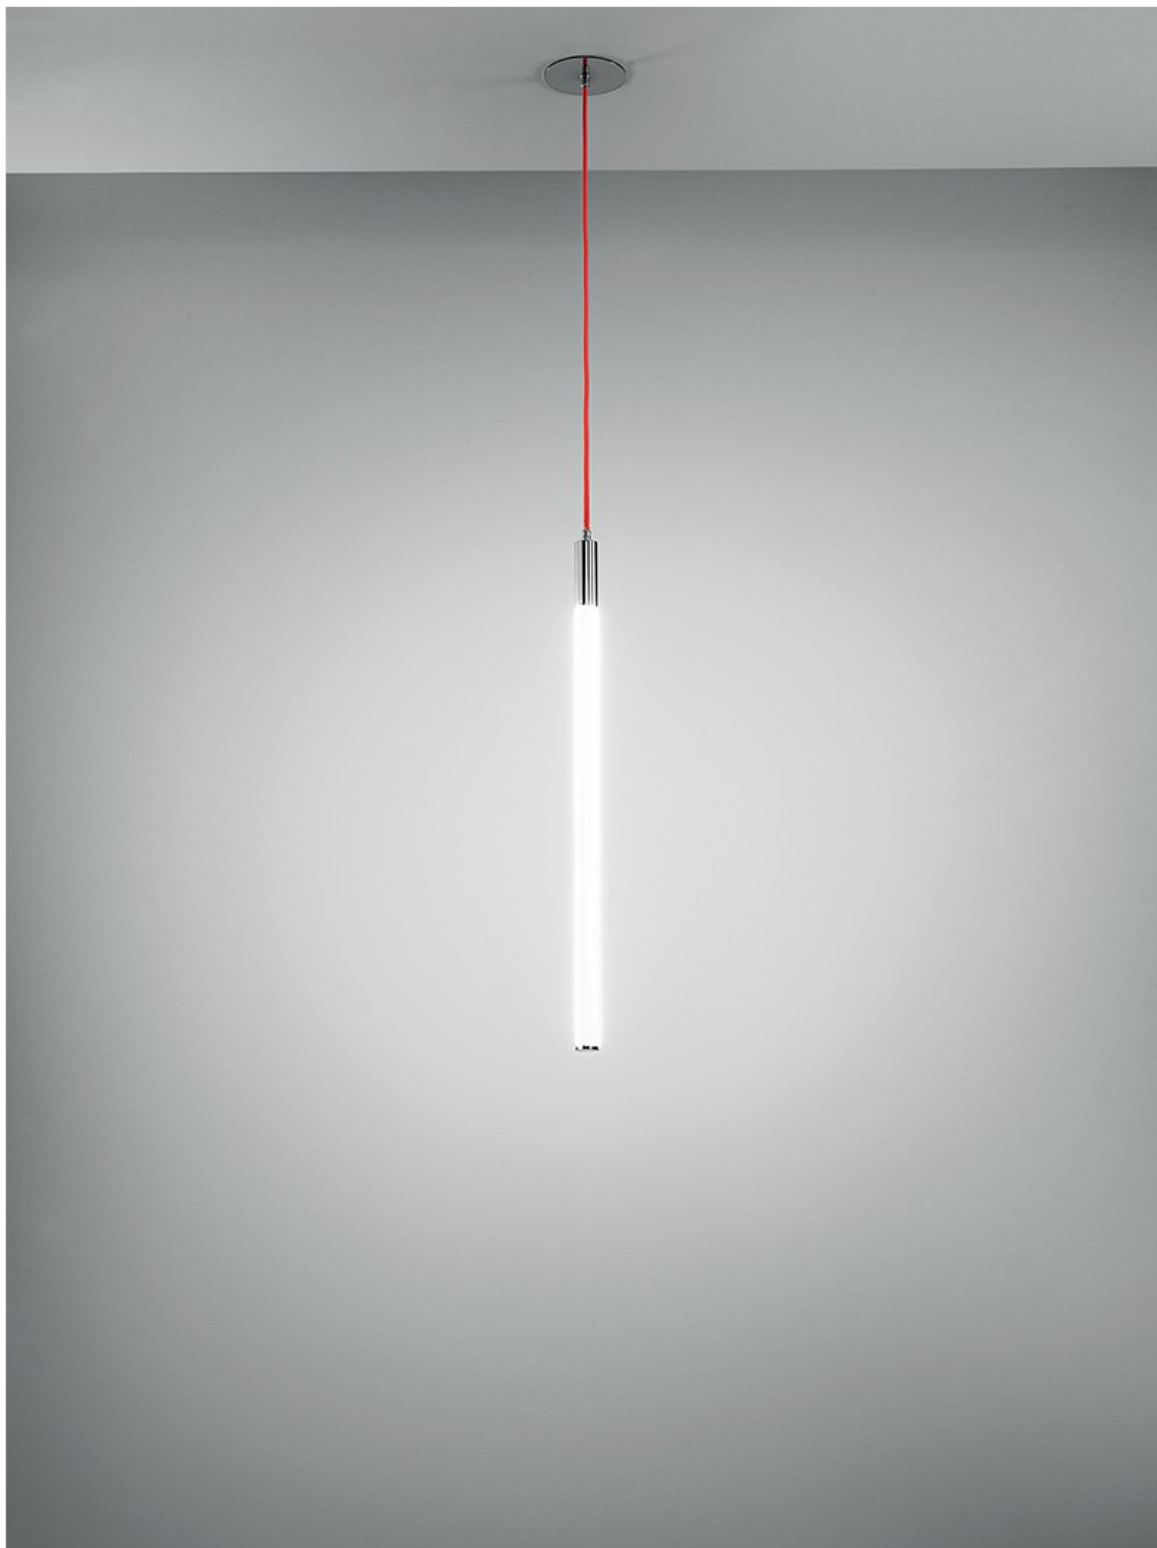

TUBINI_S60

Designed by Marcello Pozzi

TECHNICAL DATA

Item	TUBINI_S60
Led	3000/5000 K - 2560 LM - 14,50 W - DIMMER
Width	12 CM / 4.72 "
Height	705 MM / 27.75 "
Finish	WHITE METHACRYLATE
Finish Metal	POLISHED COPPER - POLISHED CHROME
Finish Metal	MATTE WHITE - BLACK